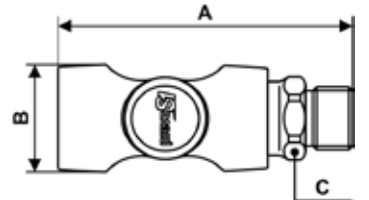

PREVOS1 SAFETY QUICK COUPLINGS - ASI 06

Parallel male thread coupler

Profile : ARO 210

Min / Max operating pressure 2 / 12 bar	Flow rate at 6 bar 800 l/min	ID passage 6 mm	Min. / Max temperature -15 / 70 °C
---	--	---------------------------	--

Part number	Male thread	Dim. A (mm)	Dim. B (mm)	Dim. C (mm)
ASI 061151	G1/4	76.3	30	20
ASI 061152	G3/8	78.3	30	23
ASI 061153	G1/2	82.3	30	26